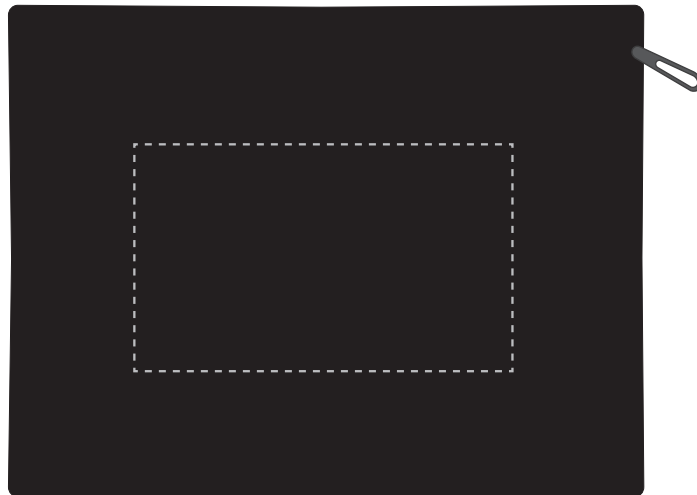

Your Ref:	Quantity:	Product Code: QB1011
Our Ref:	Version: 1	Product Colour: BLACK

**PRINTING CONCERNS:**

Please note that this product has Sustainability Markings that are not visible from this perspective

We stock this item in the following colours

**PANTONE REFERENCE(S)**

 Full colour transfer

ARTWORK SCALE 50%

TOP OF THE BAG

FRONT OF THE BAG

Product Image for visualisation  
- colours may vary

The dashed line is to demonstrate print area and will not appear on your printed item